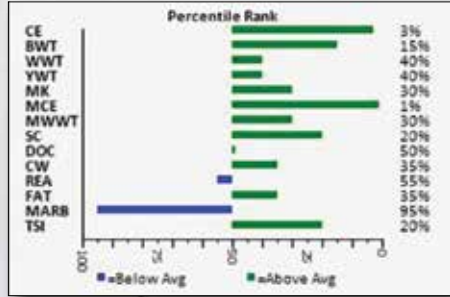

What does this mean?

You may have noticed this logo on our Charolais pedigrees. This means that the animal has been 50K/100K DNA tested meaning the accuracy for that animal's EDP increases. This genomically-enhanced EDP allows us to greatly enhance our selection process and better predict the genetic potential of that animal.

Take a look at the bulls actual weaning weights to compare the weights of your weaned calves. From weaning, Rosso Charolais bulls are fed rations to grow and develop, not fatten. The bulls are fed a 62-65 TDN grain ration and alfalfa hay. Numbers are subject to amount of feed fed. We believe in calving ease, and cattle that will work for you on the range.

ROSSO CHAROLAIS

ROSSO MAX 43M

PMC910916 / APR 15, 2024 / ROS 43M

WRANGLER KING RANCH 2G
THRR DOUGLAS LAKE 76J
THRR APRIL 6207D

88

BRIMNER BULL 36D
ROSSO MS SUGAR COOKIE 63J
ROSSO MS SUGAR COOKIE 6Y

Performance (lbs)			EPD's					
BW	Nov 20 WW	Apr 1 YW	CE	BW	WW	YW	M	MTL
90	560	940	15.5	-2.7	64	118	26	58

Scurred/Polled
AOD: 3 yrs

Frame: 7

ROSSO CHAROLAIS

ROSSO MAC 55M

PMC911066 / APR 19, 2024 / ROS 55M

RAWES SIR T 123Y
HWY 215H
LM MISS MCKAY 1212Y

89

MERIT ROUNDUP 9508W
ROSSO MS HEATHER 114A
ROJR MS HEATHER 47U

Performance (lbs)		EPD's					
Nov 20 WW	Apr 1 YW	CE	BW	WW	YW	M	MTL
510	970	8.9	-1.1	58	121	14	43

Scurred/Polled
AOD: 11 yrs

Frame: 8

90

ROSSO CHAROLAIS

ROSSO MALACHI 50M

PMC910919 / APR 18, 2024 / ROS 50M

LT DEL REY 6161 P
ROSSO KAPITAL 1K
BLACKBERN HONOR 43H

90

VAL-END WELLINGTON 22H
ROSSO MS ANGORAGAL 58K
ROSSO MS ANGORAGAL29G

Performance (lbs)		EPD's					
Nov 20 WW	Apr 1 YW	CE	BW	WW	YW	M	MTL
495	935	5.2	1.5	65	118	23	55

Smooth Polled
AOD: 2 yrs

Frame: 7

Megan and Layne used on a group of cows last summer.