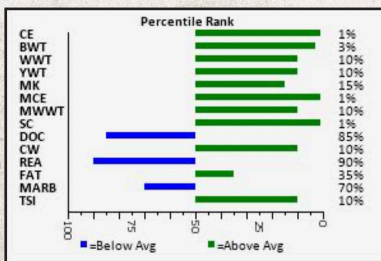

**100K Tested - High EPD Accuracy**

**Hetero Polled**

This Tremor son is out of MMM Ginny 1H, who is an LT Authority daughter. He is smooth and long! We hate to be repetitive, but the charts speak for themselves! Look at all the green - the colour of money! TOP 1% TSI!