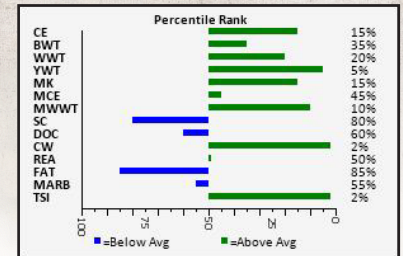

**100K Tested - High EPD Accuracy**

**Hetero Polled**