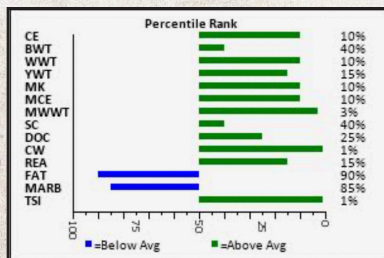

MMM Ruger 49M is the last of the 3 extra age bulls we have on offer, and he is ready for a big workload this spring. He is a GHC Reagan 9012 son, out of the same Fargo daughter donor female as the other extra age bulls. MMM Ruger is clean fronted, sound, smooth and stout with a herd bull head. With a 10% calving ease and a 10% yearling weight, this bull is ready to make a positive impact in your herd.

100K Tested - High EPD Accuracy

Homo Polled ~ Extra Age

MMM *Ruger* 49M

POLLED MMM 49M 2024-10-20 BW 90 LBS WW 890 LBS

LOT 23

*Weaning Date: Sept 28, 2025

CE	13.3	LT BLUE VALUE 7903 ET
BW	-0.9	GHC REAGAN 9012
WW	65	LT BRENDA 6120 PLD
YW	137	RBM FARGO Y111
MM	28	MMM FIREFLY 6H
TSI	271.48	MMM FIREFLY 72E

LT BLUEGRASS 4017 P
LT UNLIMITED MAID 7184 P
LT RIO BRAVO 3181 P
LT BRENDA'S EASE 3055PLD
SPARROWS FARGO 811U
HC RHINESTONE 5100
CML ENCORE 4Y
HARVIE FIREFLY 14T

MMM *Cross Fires* 550N

POLLED MMM550N 2025-01-01 BW 75 LBS WW 840 LBS

LOT 24

*Weaning Date: Sept 28, 2025

CE	12.6	DC/CRJ TANK E108 P
BW	-0.4	CML TREMOR 31L
WW	74	CML JEWEL 889F ET
YW	130	CML RECKONING 29J
MM	32	MMM AGATHA 311L
TSI	300.5	MMM AGATHA 109J

BHD PERSEUS B65 P
CRJ MS ZYLEN C1587
BCA MONTI MONTANA
M6 MS NEW JEWEL 0155 PL
LT PATRIOT 4004 PLD
LT BRENDA 3357 PLD
MMM BISMARK 950G
MMM AGATHA 82F

This bulls pedigree goes back to LT Patriot 4004 PLD on the maternal side. His numbers speak for themselves - 1% Carcass, 10% calving ease, 10% weaning weight, 15% yearling weight for a TSI of 1%.

100K Tested - High EPD Accuracy

Homo Polled