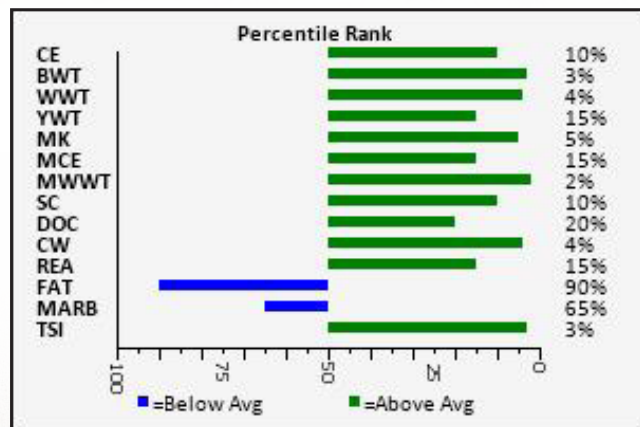

GRAND DAM - CEDARLEA WREN 13E