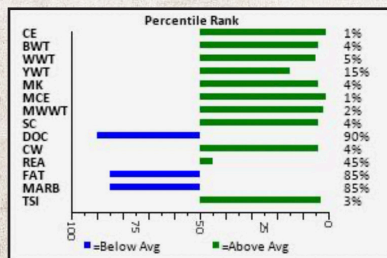

MMM *Lighthouse* 556N

POLLED MMM 556N 2025-01-03 BW 84 LBS WW 880 LBS

LOT 30

*Weaning Date: Sept 28, 2025

CE	17.1	DC/CRJ TANK E108 P
BW	-4.2	CML TREMOR 31L
WW	77	CML JEWEL 889F ET
YW	133	CML RECKONING 29J
MM	33	MMM EVETTA 303L
TSI	288.3	MMM EVETTA 101J

BHD PERSEUS B65 P
CRJ MS ZYLEN C1587
BCA MONTI MONTANA
M6 MS NEW JEWEL 0155 PL
LT PATRIOT 4004 PLD
LT BRENDA 3357 PLD
MMM BISMARCK 950G
MMM EVETTA 807F

Lighthouse is out of a first calf heifer that weaned off at 880 lbs. Another versatile bull - use him on heifers and cows! He is in the top 1% for calving ease, and top 4% for birth weight and carcass weight, 5% for weaning weight and top 3% TSI.

100K Tested - High EPD Accuracy

Homo Polled