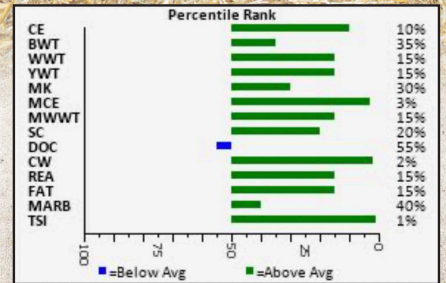

MMM *Paramount* **553N**

POLLED MMM 553N 2025-01-02 BW 86 LBS WW 1030 LBS

*Weaning Date: Sept 28, 2025

CE	12.2	DC/CRJ TANK E108 P
BW	-0.5	CML TREMOR 31L
WW	72	CML JEWEL 889F ET
YW	132	CML TIMELESS 974G
MM	26	MMM WILMA 117J
TSI	300.8	MMM WILMA 93G

BHD PERSEUS B65 P
CRJ MS ZYLEN C1587
BCA MONTI MONTANA
M6 MS NEW JEWEL Q155 PL
LT LEDGER 0332 P
CML GINNY 604D
RBM FARGO Y111
CML PLD WILMA 3S

HERD SIRE ALERT. This is the type of bull we strive to produce! He is a stand out in the pen and catches your eye every time. We think this bull checks all the boxes. He is the complete package with depth, length, exceptional foot structure, and a beautiful hair coat! Heifer safe and performance packed. If EPD's are important, take a look at this chart!