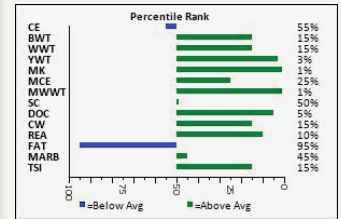

BW 82 LBS. • ADJ WW 644 LBS. • ADJ YW 1300 LBS.

Brigadier is a Huckleberry son that has been a favorite around here from the start. A massive bull that combines length of body, muscle mass, rib shape, and as stout hipped as you will find. Brigadier's dam is one remarkable female, she has perfect feet and udder, and is stout from front to back with a huge top. Homo polled and PA free. Brigadier will take your calf crop to the next level!