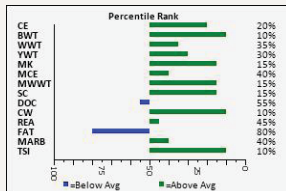

BW 88 LBS. • ADJ WW 730 LBS. • ADJ YW 1525 LBS.

Montgomery is a badlands calf that would work great on heifers. Half brother is working at Bremner Charolais. This calf is smooth shouldered, cleaned-lined and loaded with performance. The dam belongs to the Lady cow family and is one of our top producing families.