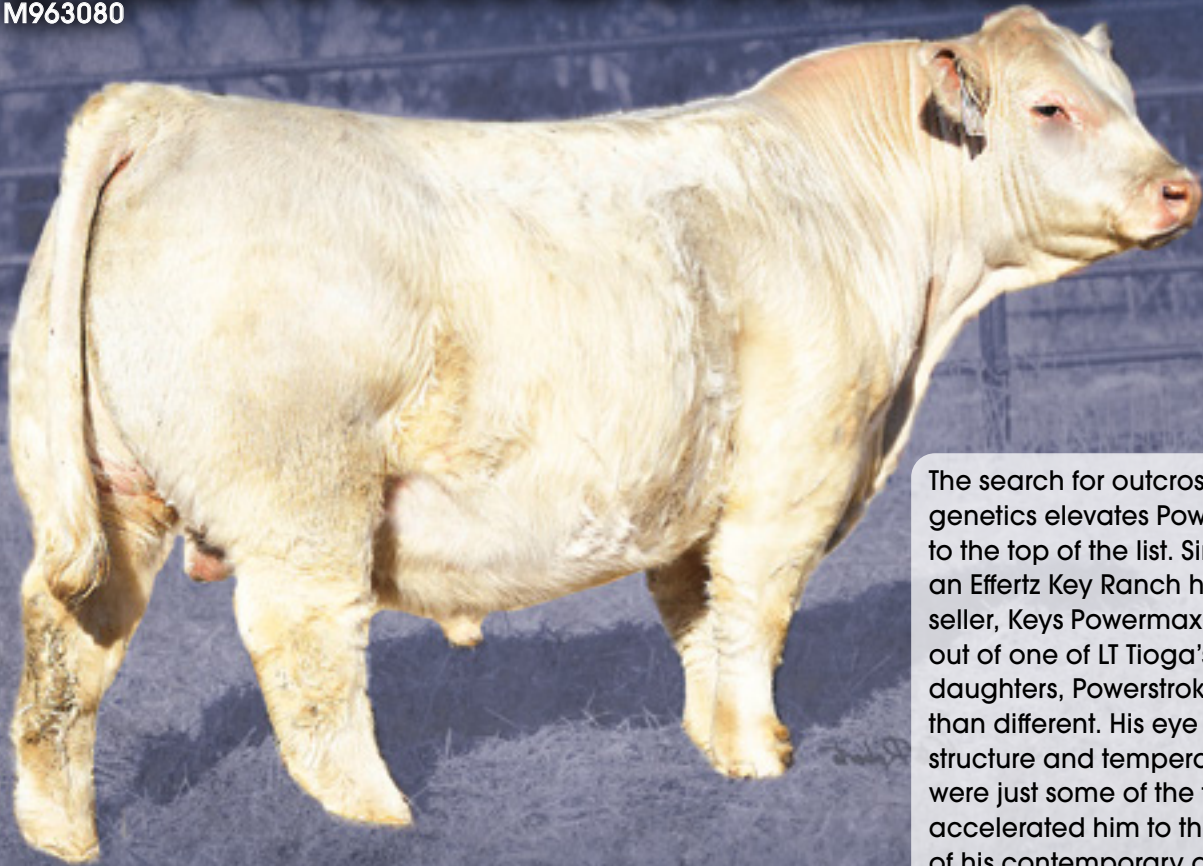

LT POWERSTROKE 1654 P

M963080

The search for outcross genetics elevates Powerstroke to the top of the list. Sired by an Effertz Key Ranch high seller, Keys Powermax 57G, and out of one of LT Tioga's finest daughters, Powerstroke is better than different. His eye appeal, structure and temperament were just some of the traits that accelerated him to the top of his contemporary group. Strong growth, maternal & carcass EPDs. WW Ratio: 106; YW Ratio: 106

LT TIOGA 4090 PLD

DAM: LT GALA 6530 PLD
LT GALA 393 PLD

BW: 93 lbs.
Adj. WW: 771 lbs./R: 106
Adj. YW: 1344 lbs./R: 106
SC: 39 cm.
REA Ratio: 101
% IMF Ratio: 92

LINDSKOV'S LT
RANCH
Isabel, South Dakota

Bryce Lindskov 605-850-3887 | bryce@lindskovranches.com
Todd Lindskov 605-850-8132 | todd@lindskovranches.com