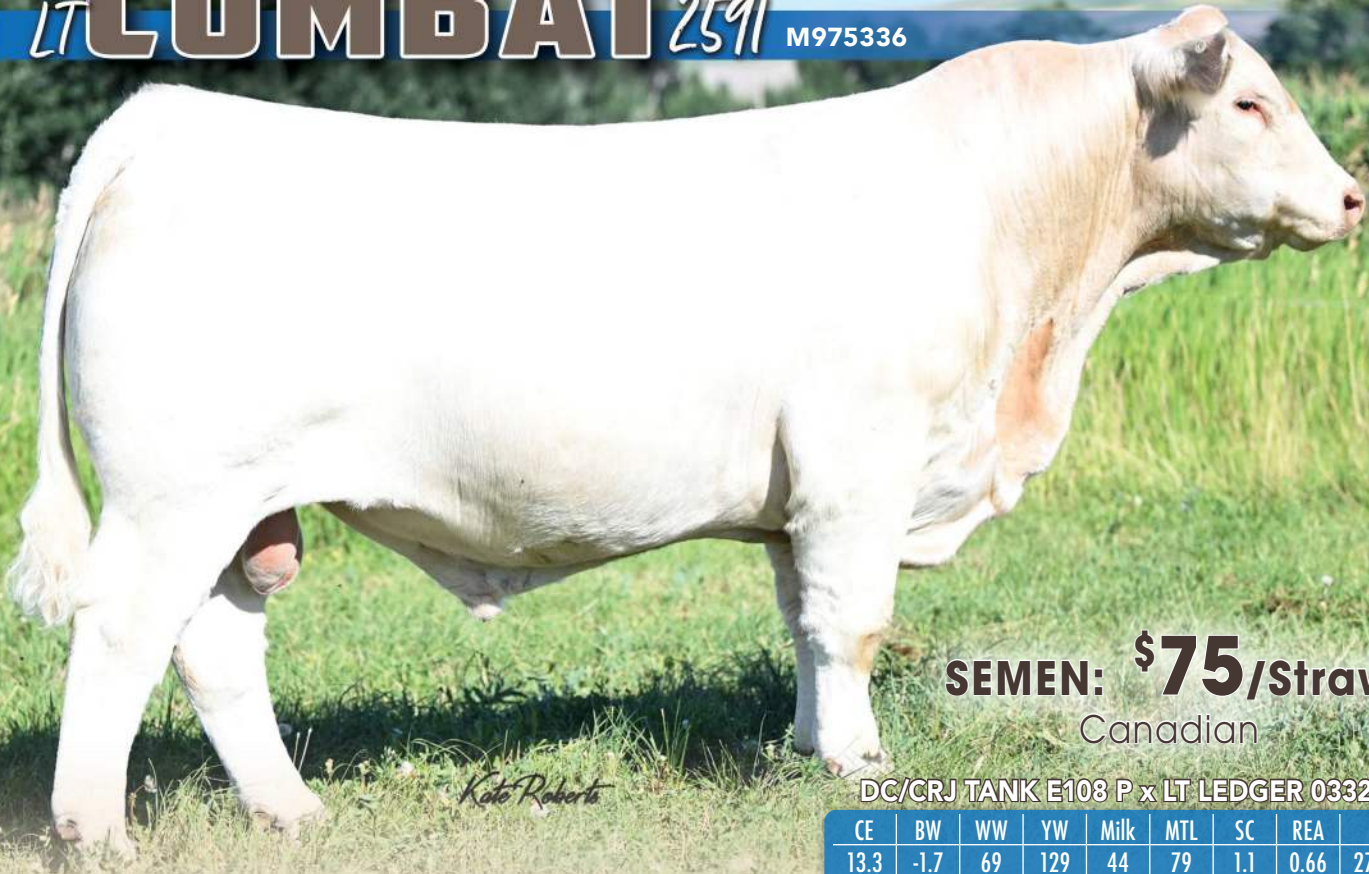

LT **COMBAT** 2591 M975336

Kate Roberts

SEMEN: $75/Straw
Canadian

DC/CRJ TANK E108 P x LT LEDGER 0332 P

CE	BW	WW	YW	Milk	MTL	SC	REA	TSI
13.3	-1.7	69	129	44	79	1.1	0.66	270.41

Top end EPD profile!

PA Free

Homo Polled

For semen & information

Banner
SEMEN SALES

Helge By 306.536.4261
charolaisbanner@gmail.com

Owned with
Kenmere
Charolais