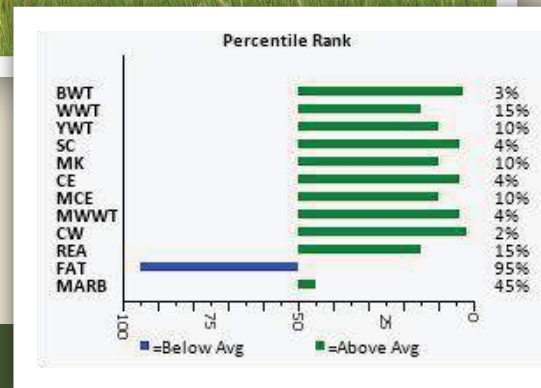

Valley's End
CHAROLAIS

The Oram Family

Mark & Deb 306-796-7513

Nigel & Lindsay 306-796-7725

Dane & Kirsten 306-510-4571

Central Butte, Saskatchewan

www.valleysend.ca

Semen Inquiries

Welcome

Ferme Louber

Charolais & Angus

Louber Farm

Kaven & Caroline Bégin

418-386-3604 • C 418-386-0184

louberfarm@hotmail.com

Ste-Marie, Quebec

Banner
SEMEN SALES

Helge By 306-536-4261